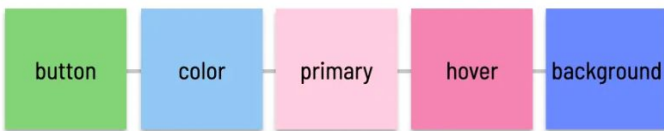

marquee

space

inset

2-x

media-
query

s

SYSTEM ELEMENT CATEGORY CONCEPT PROPERTY VARIANT STATE

Bloomberg `$color-action`

Salesforce `$color-text-link-hover`

Orbit `$background-button-primary-hover`

Morningstar `$mds-interactive-color-primary-hover`

Infor `$button-color-primary-hover-background`

Adobe `$spectrum-semantic-cta-color-background-hover`