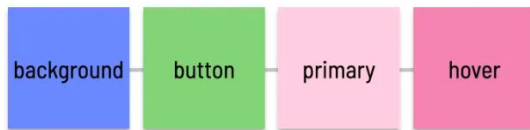

Orbit   `$background-button-primary-hover`