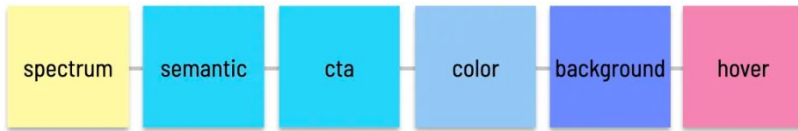

marquee

space

inset

2-x

media-
query

s

SYSTEM ELEMENT CATEGORY CONCEPT PROPERTY VARIANT STATE

Bloomberg `$color-action`

Salesforce `$color-text-link-hover`

Orbit `$background-button-primary-hover`

Morningstar `$mds-interactive-color-primary-hover`

Infor `$button-color-primary-hover-background`

Adobe `$spectrum-semantic-cta-color-background-hover`