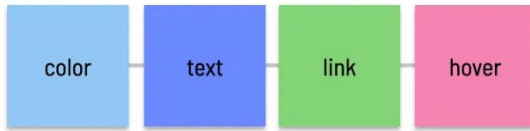

Salesforce   `$color-text-link-hover`